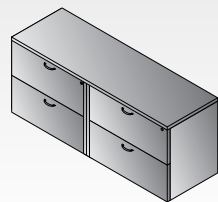

NAPxxx-TYP206
Double Lateral File Credenza
71"x23"
Consists of: NAP-T1213,12 (2qty.)
$2,590