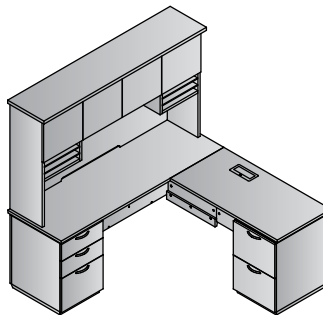

SON-56 70"H 5-Shelf Bookcase
\$1,845

TUXEDO

Slate Grey
SGW

Double Pedestal Desk
TUXxxx-TYP11G
91.7 cu.ft. 987.7 lbs.

\$8,635

- Consists of (8 cartons):
- TUX-89** 72x42 Bow Front Desk Set
6.5 cu.ft. 108 lbs. \$945
 - TUX-65L** Left BBF Pedestal
13.36 cu.ft. 116 lbs. \$1,305
 - TUX-65R** Right BBF Pedestal
13.36 cu.ft. 116 lbs. \$1,305
 - TUX-43** 72x24 Credenza Set
5.68 cu.ft. 93 lbs. \$830
 - TUX-75L** Left FF Return/Credenza Pedestal
9.12 cu.ft. 83 lbs. \$1,035
 - TUX-75R** Right FF Return/Credenza Pedestal
9.12 cu.ft. 83 lbs. \$1,035
 - TUX-44H** 72" Hutch w/o Doors
13.6 cu.ft. 149.9 lbs. \$1,710
 - TUX-4DG** Glass/Aluminum Doors (Set of 4)
1.56 cu.ft. 28 lbs. \$470