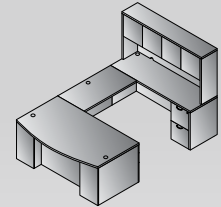

NAPxxx-TYP212
U-Shape with Hutch 71"x112"
Consists of: NAP-289,265,271
70,43,74,44
NAPxxx-44 consists of: NAP-44H,4DW
$4,200