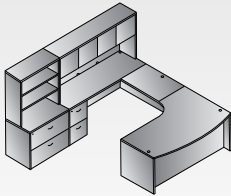

NAPxxx-TYP15L
Left U w/Corner + Storage
107"x107"
Consists of:
NAP-87L,65,93,43,74,44,12,53
NAP-44 consists of: NAP-44H,4DW
$5,430
Not stocked in WHT