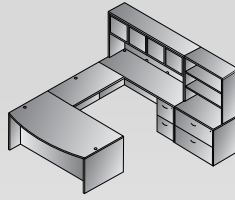

NAPxxx-TYP13
U Shape w/Hutch + Storage
108"x113"
Consists of: NAP-89,65,70,43,74,44,12,53
NAP-44 consists of: NAP-44H,4DW
$5,365