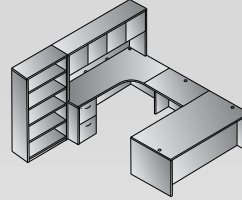

NAPxxx-TYP14L
Left U + Bookcase 107"x107"
Consists of: NAP-01,65,93, 82R,74,44,56
NAP-44 consists of: NAP-44H,4DW
$4,530