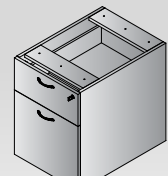

NAP-80-xxx
Hanging BF Ped
15.5"x22"x21"
List Price: $485
Ships Assembled