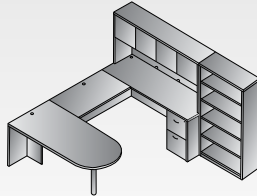

NAPxxx-TYP16
U w/Bullet + Bookcase
107"x108"
Consists of: NAP-47,70,43, 74,44,56
NAP-44 consists of: NAP-44H,4DW
NAP-47 consists of: NAP-47T,47PBLK
$3,805
Not stocked in WHT