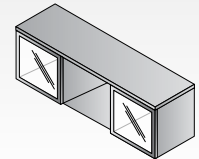

NAPxxx-WM48DG
Wall-Mount Overhead
with Glass Doors
48"x15"x17"
Consists of: NAPWWM48H,NAPWMDG
List Price: $580