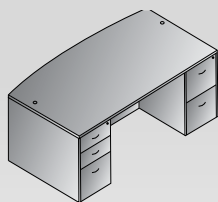

TYPICALS

NAPxxx-TYP1
Bow Top Desk 71"x41"
Consists of: NAP-89,65,74
$2,065