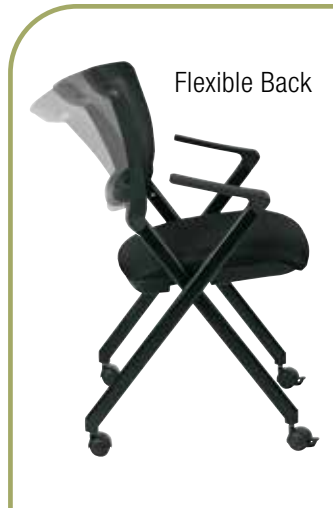

2-PACK

C. 84440-30 (2-Pack)
24W X 23.75D X 36.5H
ProGrid® mesh back
-30 FreeFlex® Coal seat
$880

D. 84220-30 (2-Pack)
22.5W X 25D X 36.25H
ProGrid® mesh back
-30 FreeFlex® Coal seat
Armless
$795

E. FC8483-231 (2-Pack)
24.5W X 22.75D X 35H
Flex back with breathable mesh
Black frame and seat
$750