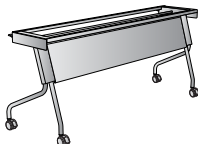

**18"D
BASES**

6"x18" Base
842FM618-T Titanium
List Price: **$550**