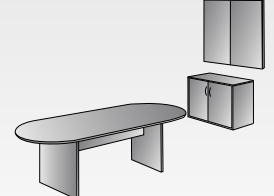

NAPxxx-TYP20
Conference Group 3-Pcs.
Consists of: NAP-36,13,100
$2,720
Not stocked in WHT