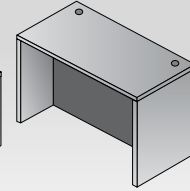

NAP-03-xxx
Desk Shell
60"x30"x29"
List Price: $535