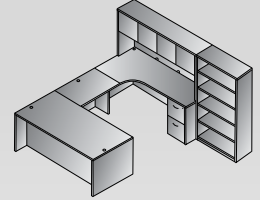

NAPxxx-TYP14R
Right U + Bookcase 107"x107"
Consists of: NAP-01,65,93, 82L,74,44,56
NAP-44 consists of: NAP-44H,4DW
$4,530