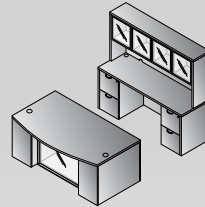

NAPxxx-TYP211G
Executive Office w/Glass Modesty Panel
Consists of: NAP-289,200,265 (2qty.)
43,74, (2qty.),42
NAPxxx-42 consists of: NAP-44H,4DG
$5,225