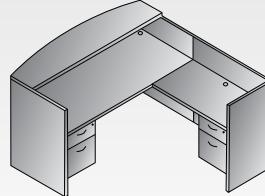

NAPxxx-TYP19
Reception Station 71"x77"x42"H
Consists of: NAP-122,80,125,76
$2,370