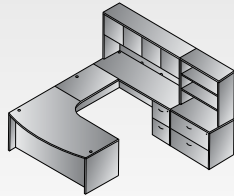

NAPxxx-TYP15R
Right U w/Corner + Storage
107"x107"
Consists of: NAP-87R,65,93,43,
74,44,12,53
NAP-44 consists of: NAP-44H,4DW
$5,430
Not stocked in WHT