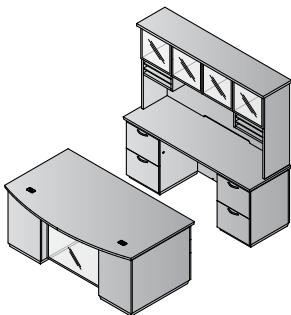

Double Pedestal Desk
TUXxxx-TYP11G
91.7 cu.ft. 987.7 lbs.

$8,635

1. Consists of (8 cartons):
2. **TUX-89** 72x42 Bow Front Desk Set
     6.5 cu.ft. 108 lbs. $945
   - **TUX-65L** Left BBF Pedestal
     13.36 cu.ft. 116 lbs. $1,305
   - **TUX-65R** Right BBF Pedestal
     13.36 cu.ft. 116 lbs. $1,305
   - **TUX-43** 72x24 Credenza Set
     5.68 cu.ft. 93 lbs. $830
   - **TUX-75L** Left FF Return/Credenza Pedestal
     9.12 cu.ft. 83 lbs. $1,035
   - **TUX-75R** Right FF Return/Credenza Pedestal
     9.12 cu.ft. 83 lbs. $1,035
   - **TUX-44H** 72" Hutch w/o Doors
     13.6 cu.ft. 149.9 lbs. $1,710
   - **TUX-4DG** Glass/Aluminum Doors (Set of 4)
     1.56 cu.ft. 28 lbs. $470